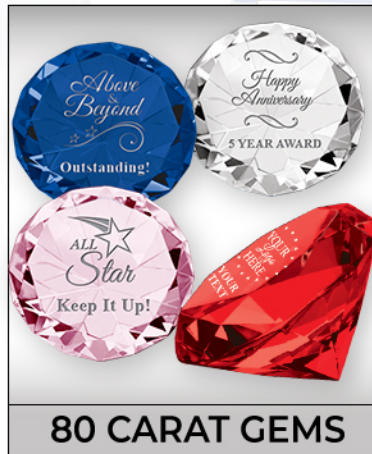

CROWN TROPHY CRYSTAL PAPERWEIGHTS

BUY LOCAL

Support Local Business

DELIVERY

100% Guaranteed On Time

STELLAR STAR

80 CARAT GEMS

GREAT SHAPES